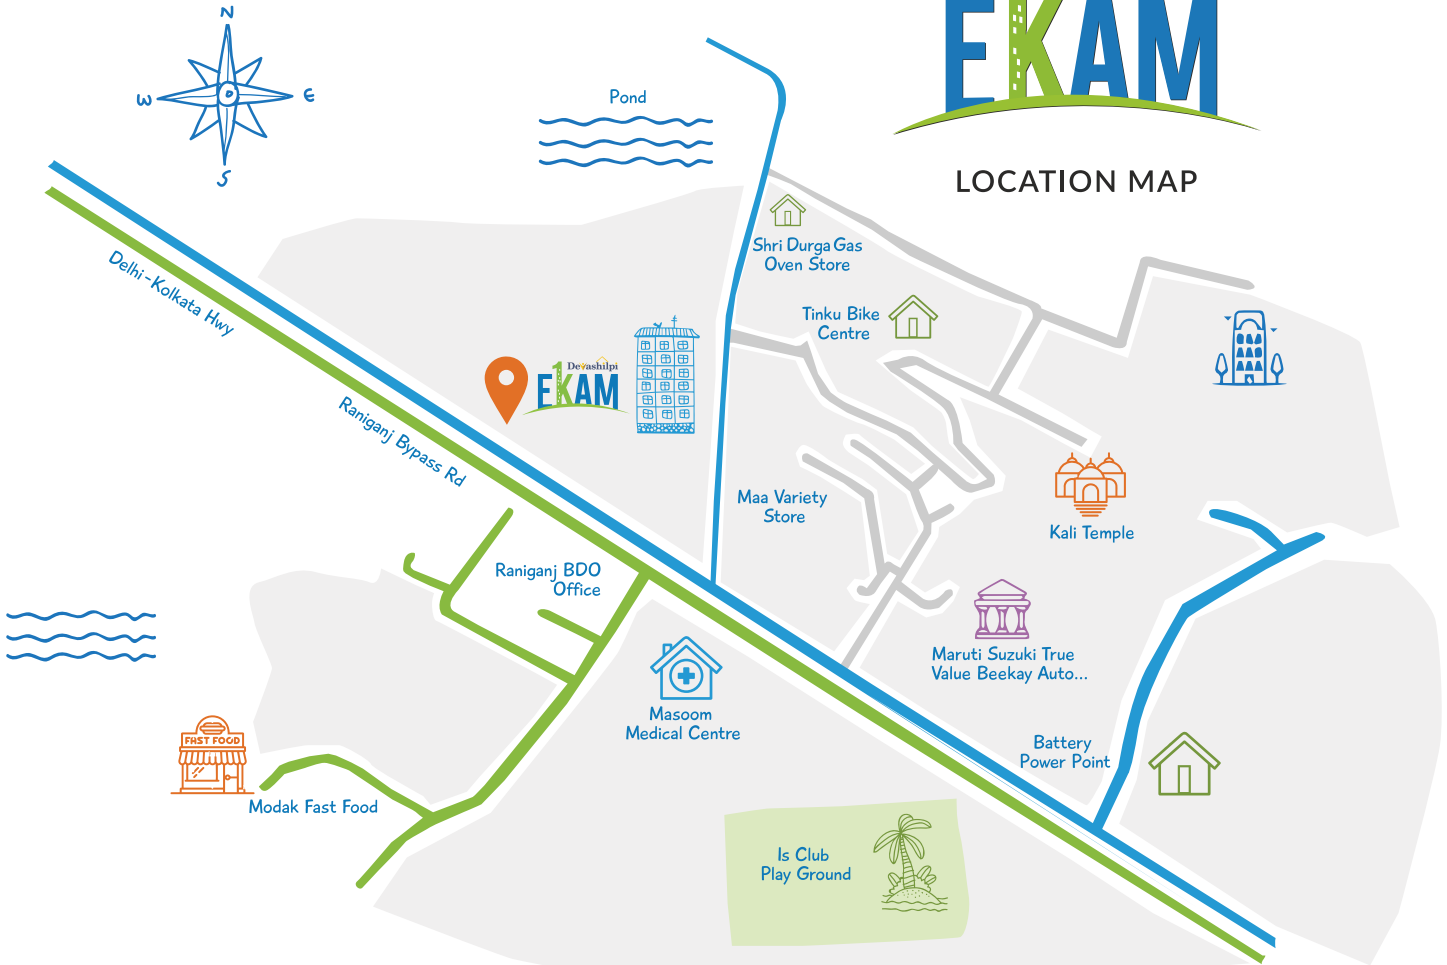

LOCATION MAP

Pond

Delhi-Kolkata Hwy

Raniganj Bypass Rd

Shri Durga Gas Oven Store

Tinku Bike Centre

Maa Variety Store

Kali Temple

Maruti Suzuki True Value Beekay Auto...

Battery Power Point

Raniganj BDO Office

Masoom Medical Centre

Modak Fast Food

Is Club Play Ground